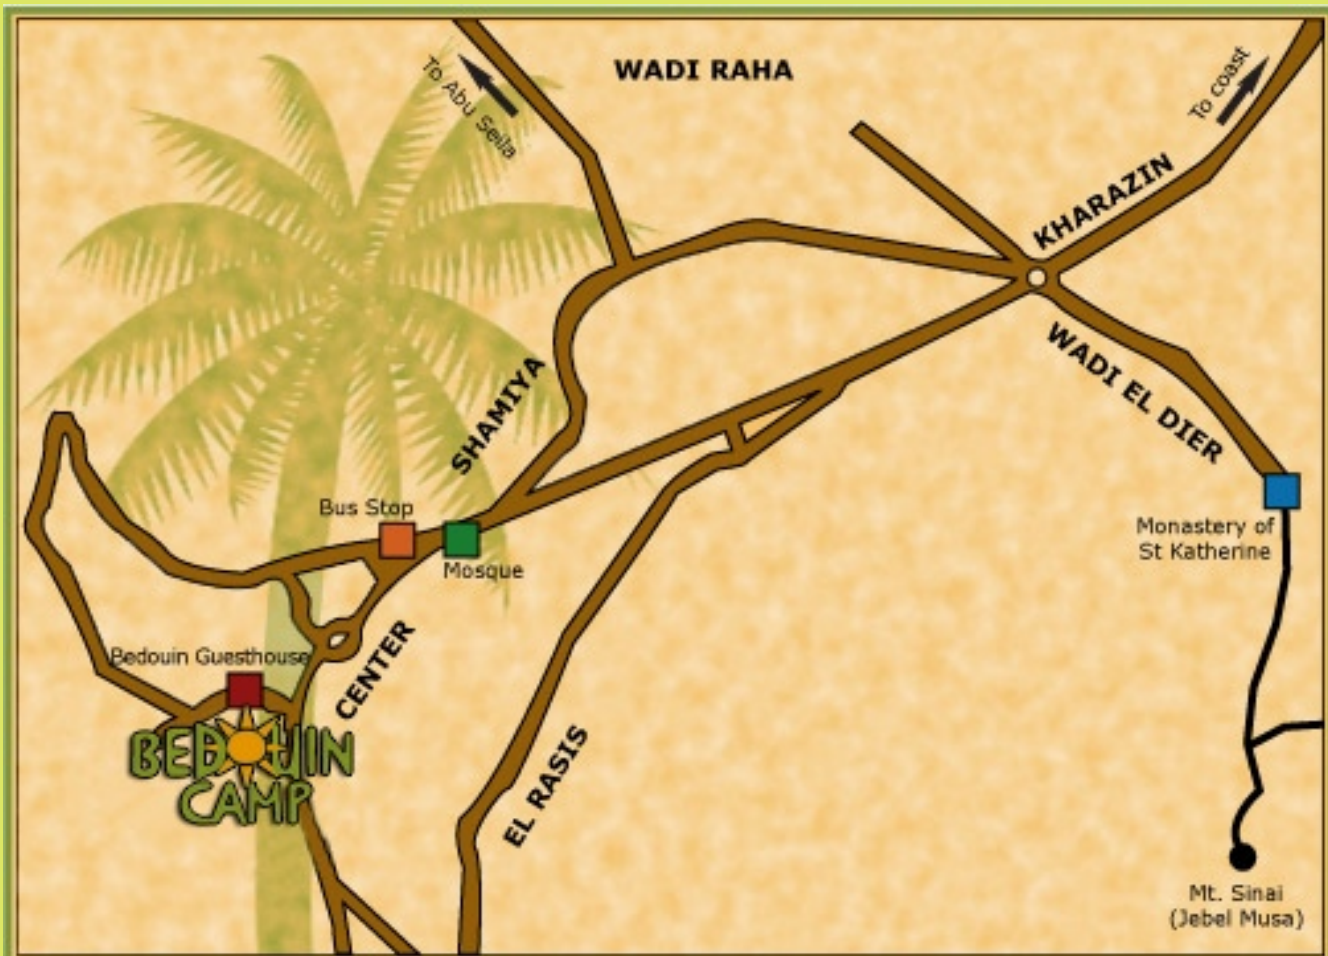

Jewel of Dahab Hotel map